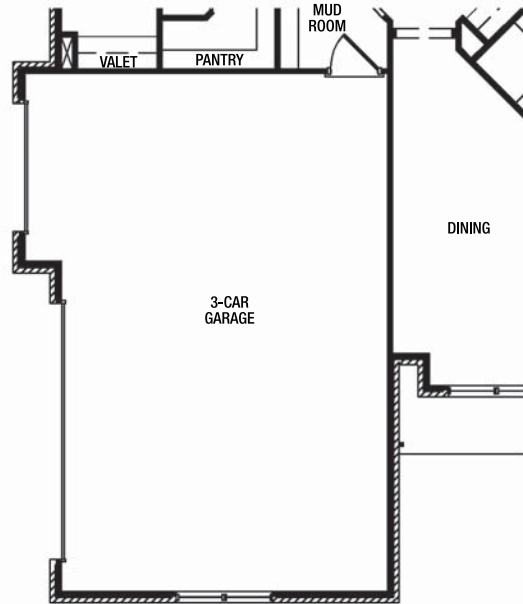

## SECOND FLOOR PLAN

# BEAUMONT OPTIONS

SUNROOM OPTION

SIDE ENTRY OPTION

3 CAR GARAGE OPTION

CORNER KEEPING ROOM OPTION

LINEN CLOSET OPTION

# ADDITIONAL BEAUMONT OPTIONS

POWDER FULL BATH OPTION

1ST FLOOR  
LAUNDRY OPTION

OPEN BASEMENT STAIR OPTION  
(MAIN LEVEL)

SHARED BATH LINEN OPTION

# ADDITIONAL BEAUMONT OPTIONS

KITCHEN ALCOVE

3 CAR SIDE GARAGE OPTION

ENLARGED PANTRY OPTION

ENLARGED MUD ROOM

OWNER'S EXTRA CLOSET OPTION