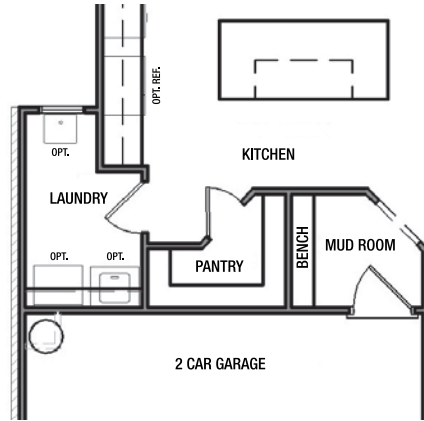

## SECOND FLOOR PLAN

# BEAUMONT OPTIONS

SUNROOM OPTION

SIDE ENTRY OPTION

3 CAR GARAGE OPTION

CORNER KEEPING ROOM OPTION

LINEN CLOSET OPTION

# ADDITIONAL BEAUMONT OPTIONS

POWDER FULL BATH OPTION

1ST FLOOR  
LAUNDRY OPTION

OPEN BASEMENT STAIR OPTION  
(MAIN LEVEL)

SHARED BATH LINEN OPTION

# ADDITIONAL BEAUMONT OPTIONS

KITCHEN ALCOVE

3 CAR SIDE GARAGE OPTION

ENLARGED PANTRY OPTION

ENLARGED MUD ROOM

OWNER'S EXTRA CLOSET OPTION